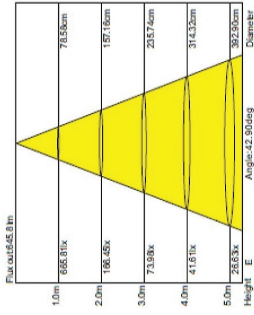

COLOURS AVAILABLE

WHITE

BLACK

SILVER

CUSTOM