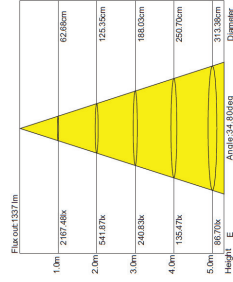

120MM

**TRIM**

125MM

**LAMP TYPE**

G8.5

**WATTAGE**

20/35W/70W

**GEAR**

REMOTE ELECTRONIC

**COLOURS AVAILABLE**

WHITE

BLACK

SILVER

CUSTOM

**DS721TC**

CE IP 40 High efficiency Alum-Mirror F 85° 355°