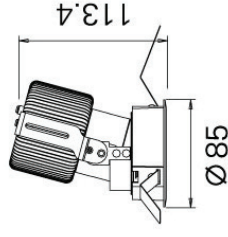

PLD2075E01 WALL WASHER

Model	CCT	Power	Voltage	Current	Lumens	Average rated Life	CRI	Beam angle	Cut out mm	Dimming Options
PLD2075E01-W-3	3000k	9w	240v	1050ma	450	40000Hr	85+	24	76	Universal/ 1-10v/DSI/DALI
PLD2075E01-W-4	4000k	9w	240v	350ma	490	40000Hr	85+	24	76	1-10v/DSI/DALI
PLD2075E01-W-6	6000k	9w	240v	350ma	490	40000Hr	75+	24	76	1-10v/DSI/DALI

Colours Available : White Black Silver /Custom colours available.

PLD2080E01 TYPHOON

Model	CCT	Power	Voltage	Current	Lumens	Efficacy	CRI	Beam angle	Cut Out mm	Diameter mm
PLD2080E01-53	3000k	12w	240v	1050ma	790	65.8	85+	50	76	90
PLD2080E01-33	3000k	12w	240v	1050ma	790	65.8	85+	32	76	90
PLD2080E01-23	3000k	12w	240v	1050ma	790	65.8	85+	24	76	90